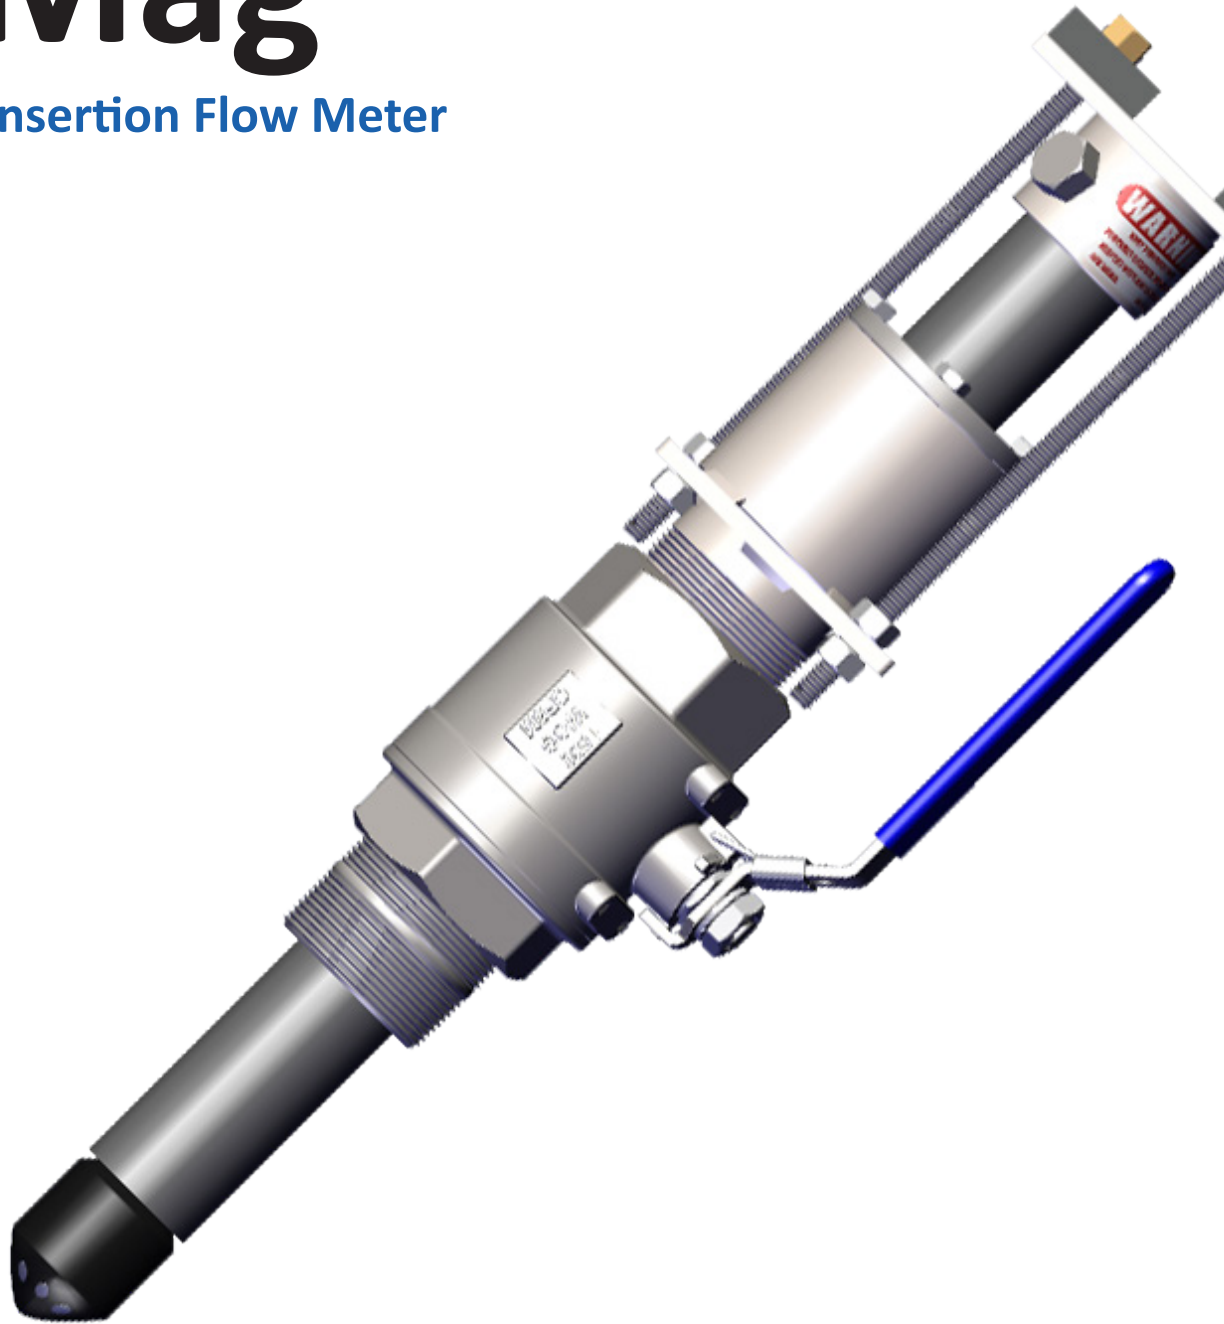

# SPI Mag™

Single Profile Insertion Flow Meter

Ideal for Clean or Dirty Water Flow Measurement  
**Highly Cost-Effective Flow Solution**

## Key SPI Mag Specs in Brief \*

The SPI Mag Insertion Flow Meter provides a highly cost-effective solution for the accurate measurement of liquid flow in closed conduit, pressurized pipe applications. The SPI measures forward flow only and is suitable for line sizes from 2 to 96 inches. The SPI can be easily re-located to various line sizes.

**The SPI Mag is suitable for municipal water and wastewater applications including:**

- **Wastewater:** Effluent, Waste Activated Sludge (WAS), Return Activated Sludge (RAS), Reclaim / Recycle
- **Clean Water:** Raw Water Intake, Clear Wells

The SPI Mag also reliably measures flow in many types of industrial flow processes involving conductive fluids such as potable water, slurries, sludge, cooling water, and pulp stock.

**The SPI Mag is available with the following specs:**